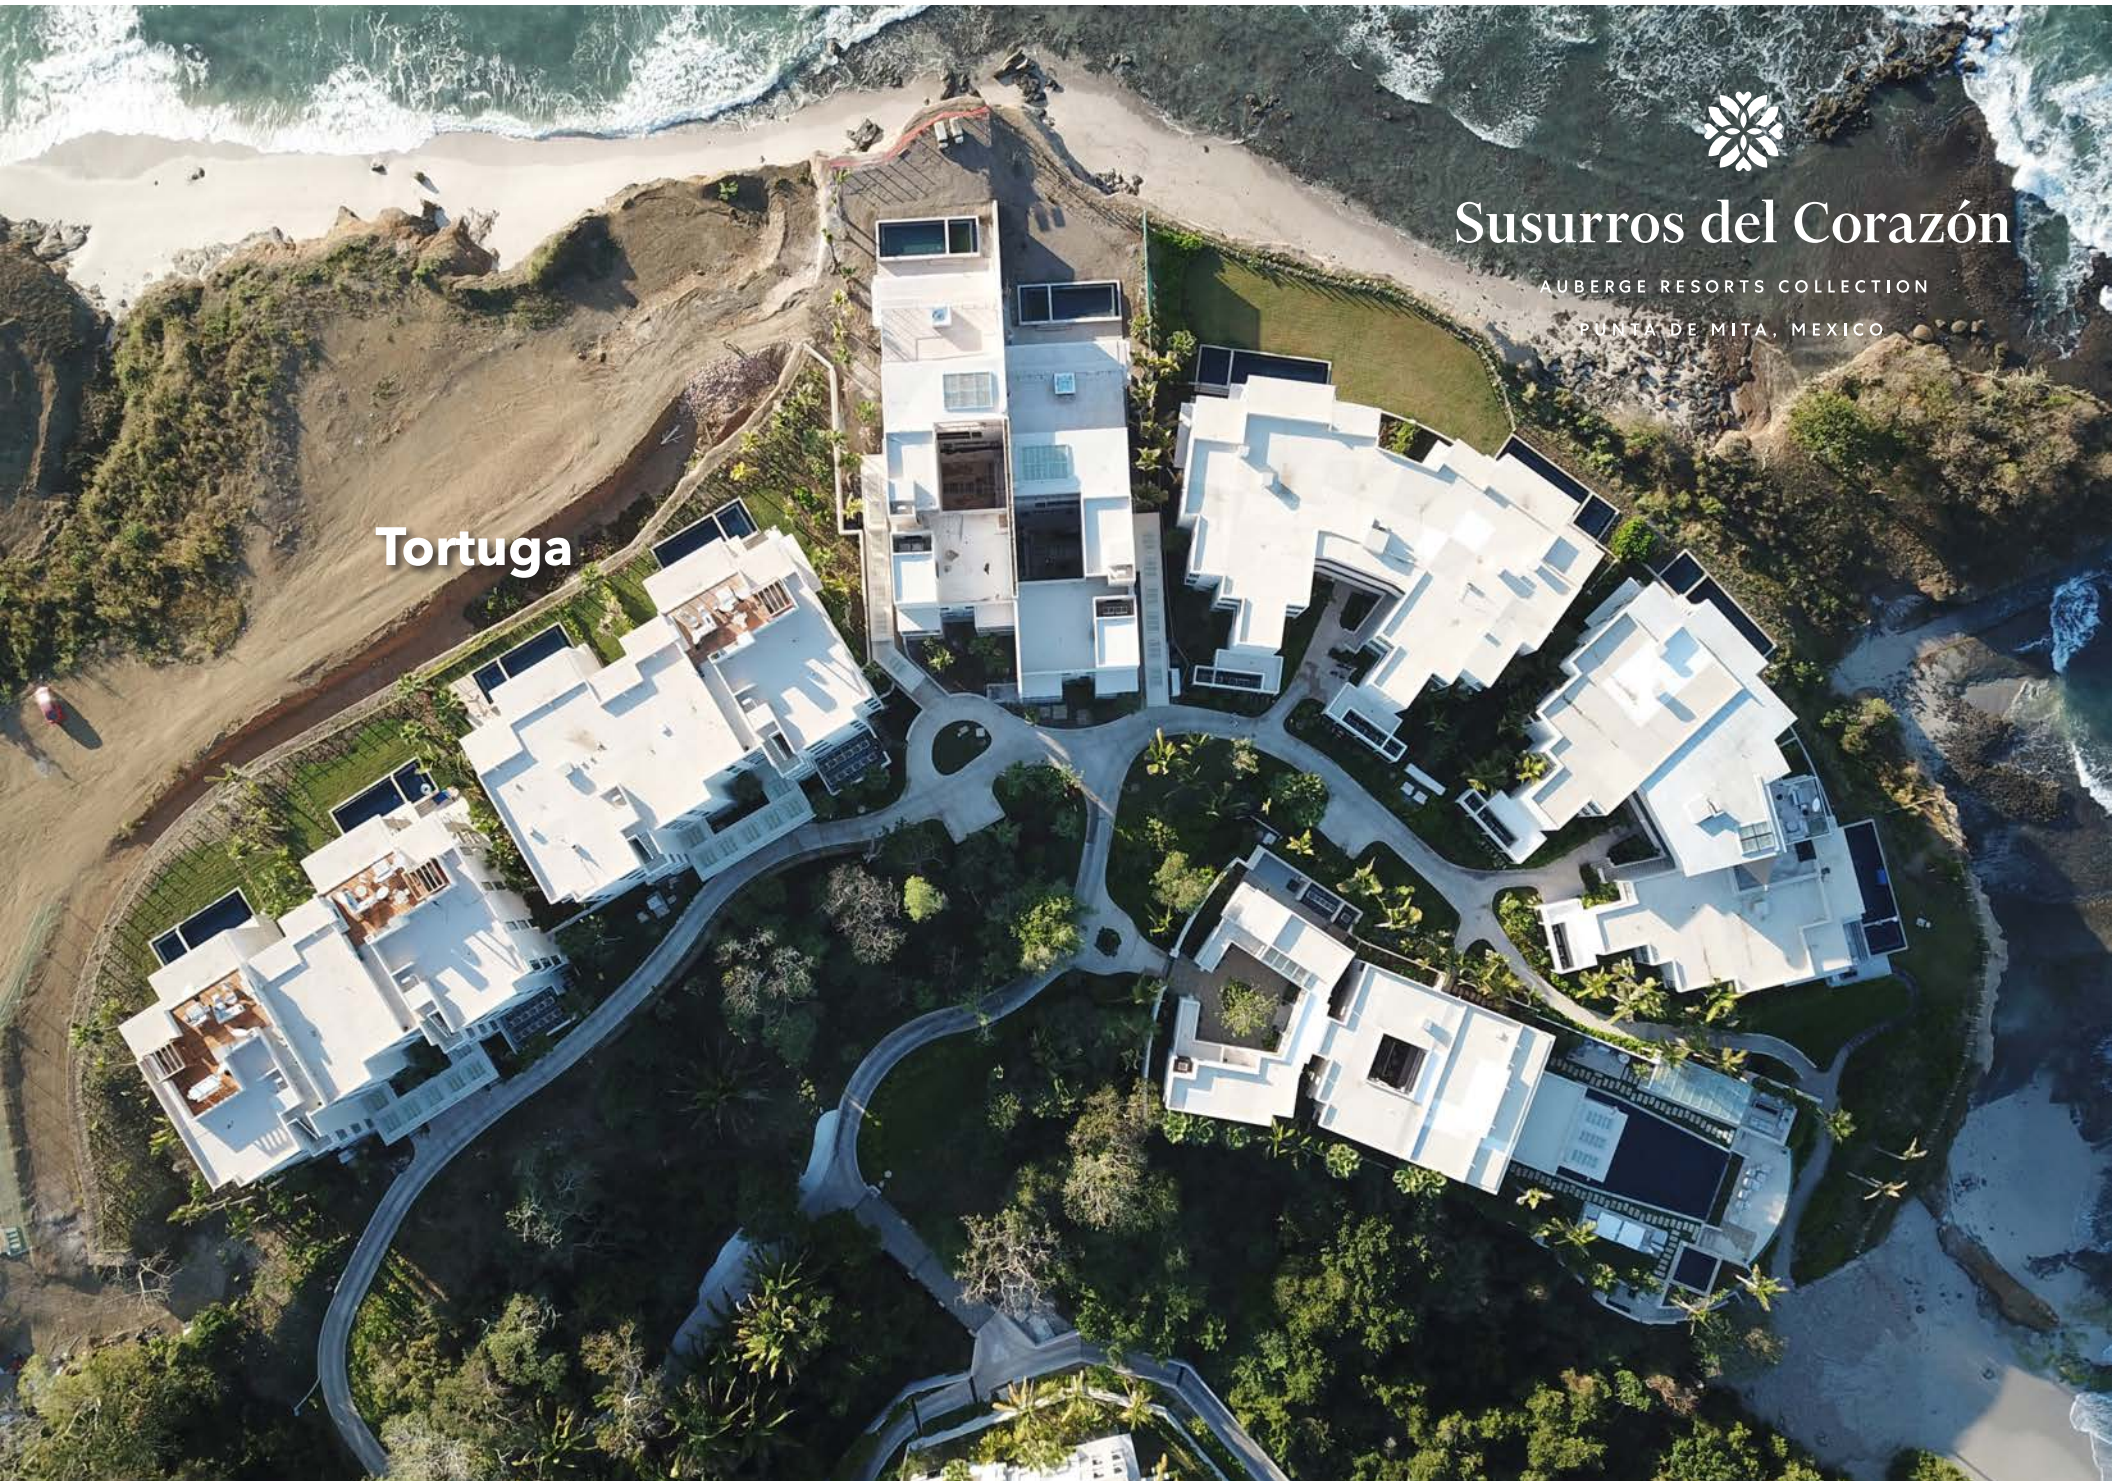

Susurros del Corazón

AUBERGE RESORTS COLLECTION

PUNTA DE MITA, MEXICO

Tortuga 2

Tortuga 2

THE AUBERGE BRANDED RESIDENCES
IN PUNTA DE MITA.

Modern Mexican contemporary architecture where tropical jungle meets the warm Pacific Ocean of the Banderas Bay. This ground-floor Auberge branded residence is the perfect place to relax and unwind, with expansive covered and uncovered terraces, garden, and a private oversized pool and jacuzzi on the terrace. Offering breathtaking views out over the sandy beach and dramatic rocky headlands with the warm Pacific oceans breaking waves and white water opening into the bay of Banderas, and beyond to the city of Puerto Vallarta which is hugged by the Sierra Madre mountains. This luxurious and spacious 3 bedroom 3 ½ bathroom Auberge branded residential property exudes comfort, luxury, and elegance everywhere one looks. With the Auberge brand providing the highest world-class service, facilities, and amenities one can enjoy being home in this incredible property, while at the same time enjoy all the services provided by this world-class leading brand, all a text message, call or short walk away!

PUNTA DE MITA, MEXICO

Tortuga

Susurros del Corazón

AUBERGE RESORTS COLLECTION

PUNTA DE MITA, MEXICO

Tortuga

Susurros del Corazón

AUBERGE RESORTS COLLECTION

PUNTA DE MITA, MEXICO

Susurros del Corazón

AUBERGE RESORTS COLLECTION

PUNTA DE MITA, MEXICO

QUETZAL

RIO

PACÍFICO

SOL