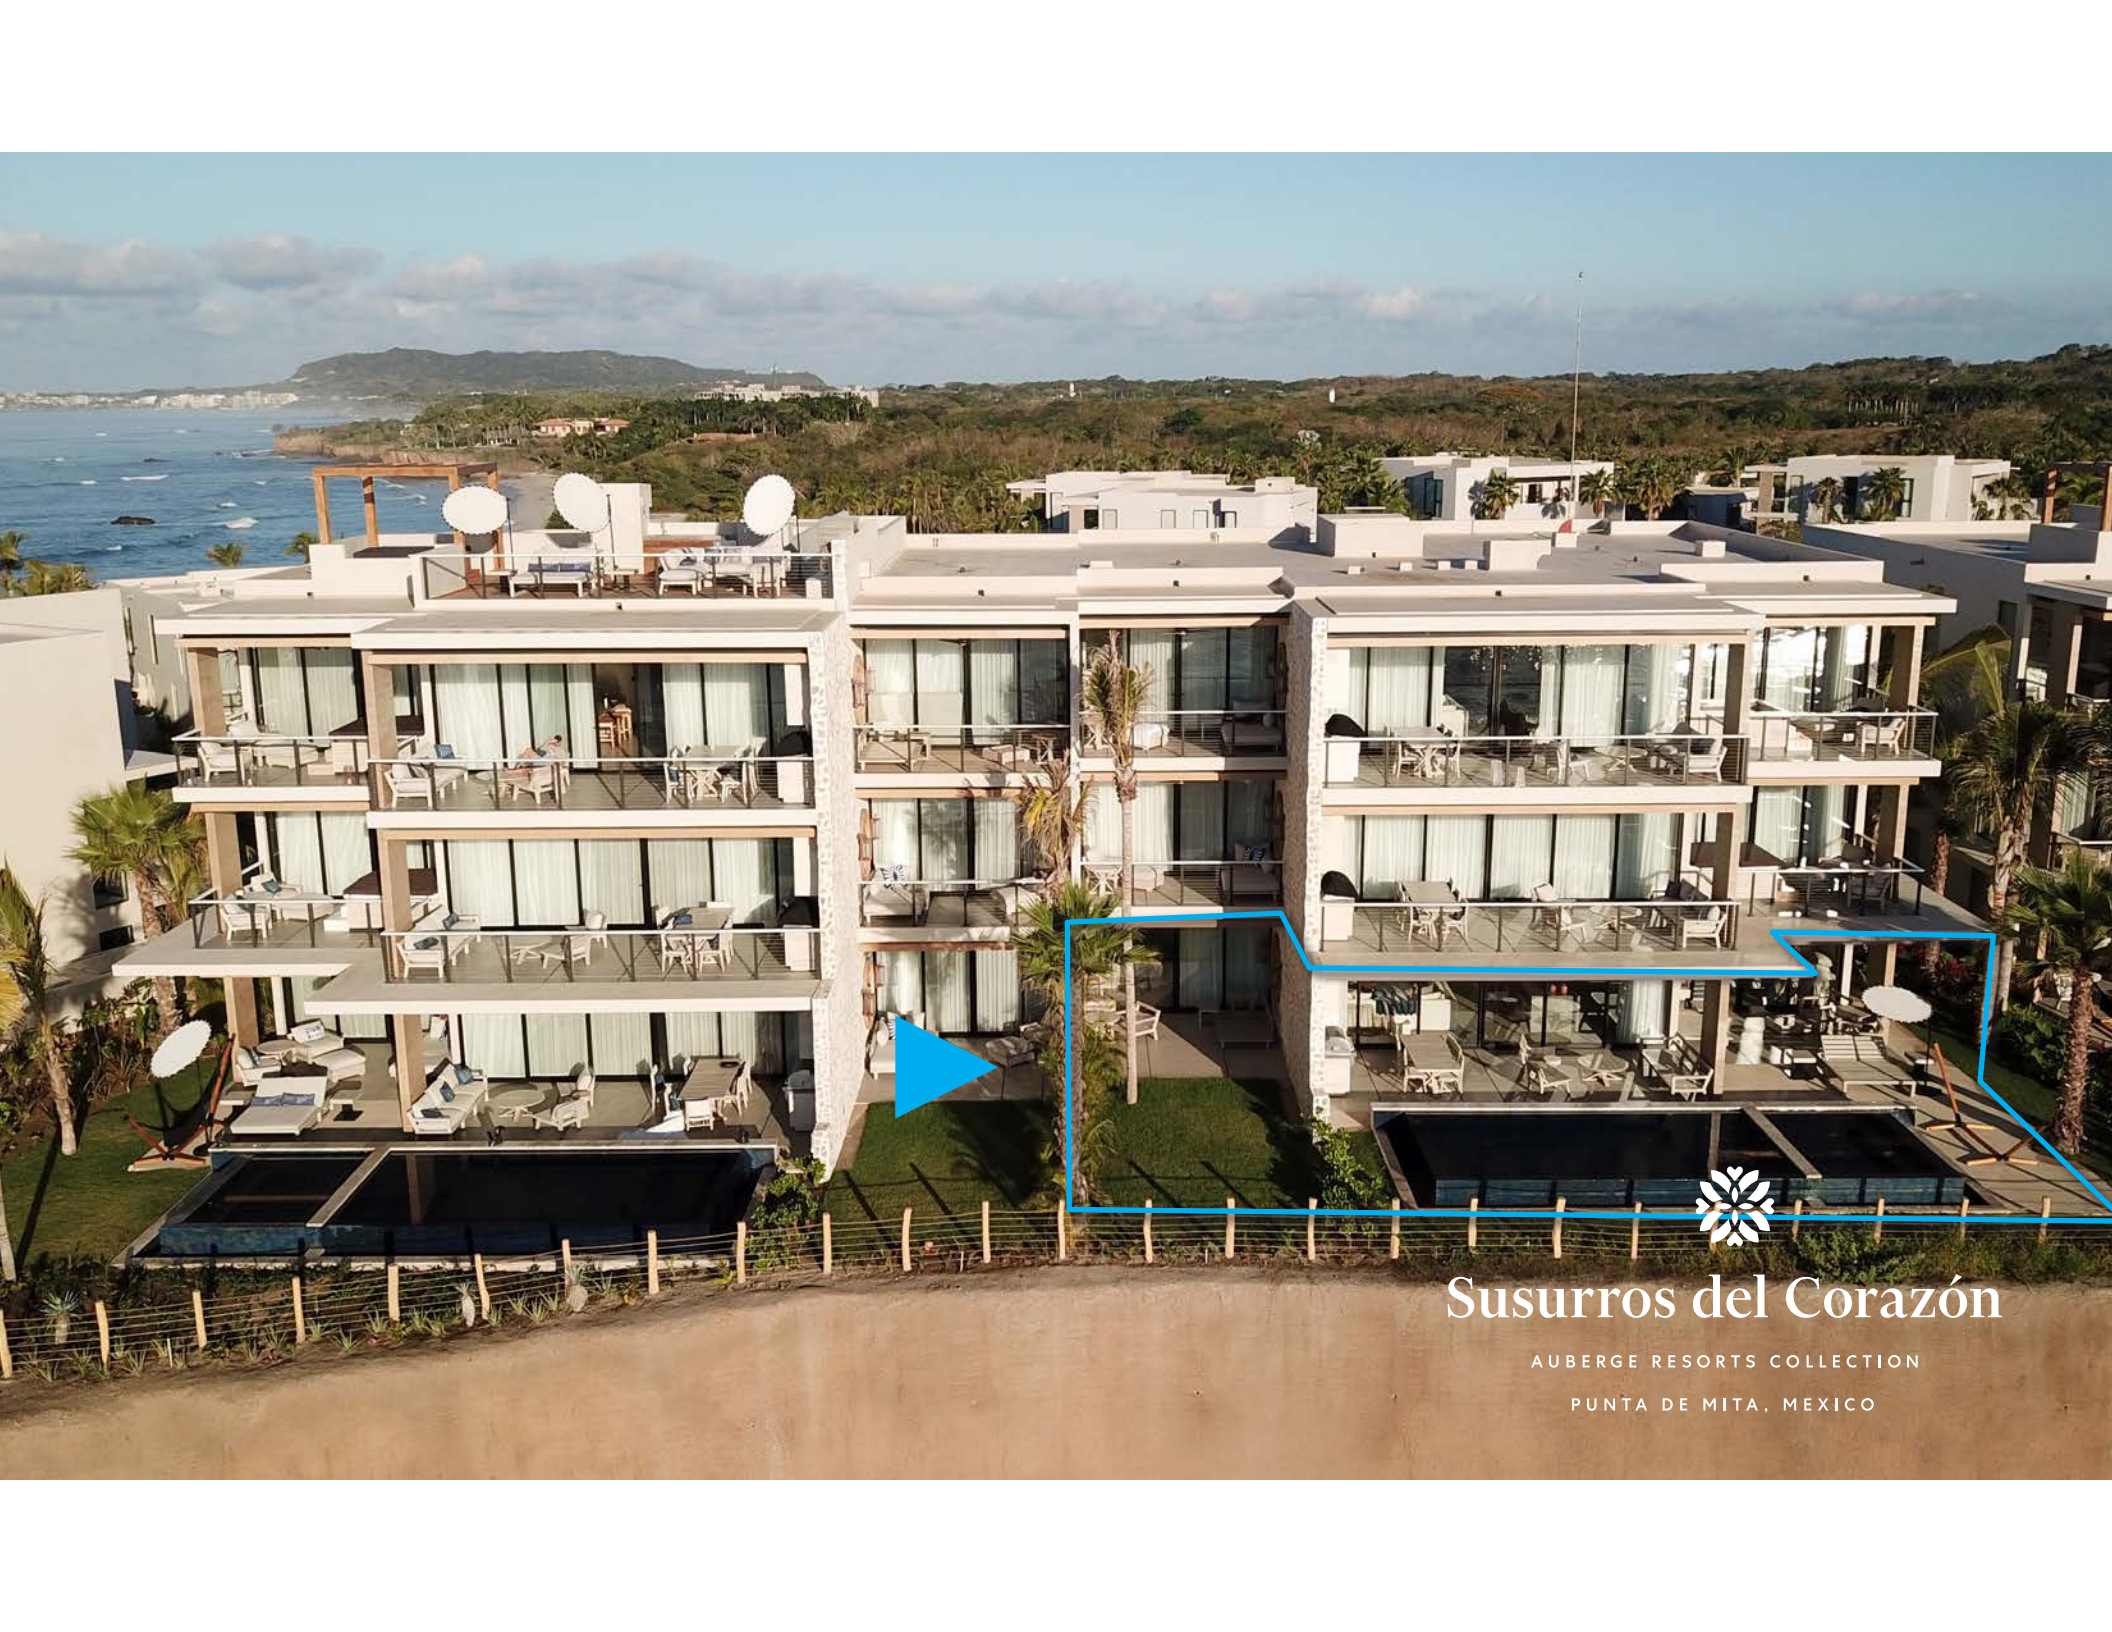

Susurros del Corazón

AUBERGE RESORTS COLLECTION

PUNTA DE MITA, MEXICO