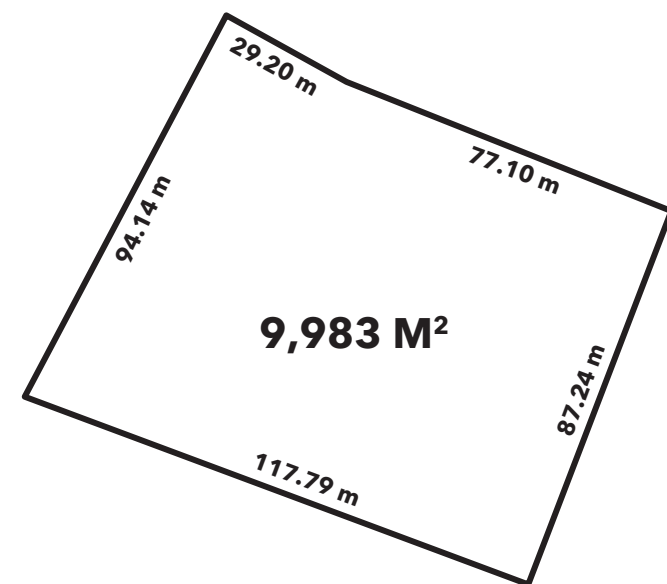

## LITIBU LOT 1379

PUNTA DE MITA

Beautiful land of 107,456 sq ft in Litibu area with ocean view and walking distance to the beach. Near walking and hiking paths and trails for exploration and protective bird observation. Perfect 10-15 minutes proximity to on one side the town of Sayulita, beach, hotels, restaurants and to the other Punta de Mita, where there are various basic needs, like Punta Mita Hospital, different shopping stores and the world known gated community of Punta Mita with golf courses and other luxury amenities. Spectacular views from North to South.

LOT AREA: 107,456 sq ft OR 9,983 m<sup>2</sup>  
OCEAN VIEW

**SALE PRICE:**  
**USD \$250,000**