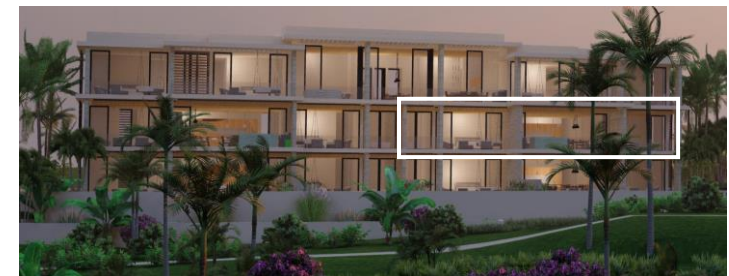

Susurros del Corazón

AUBERGE RESORTS COLLECTION

PUNTA DE MITA, MEXICO

Celeste 4

4 Bedrooms 4.5 Bath

3,630 SF (Interior) • Second Level •
850 SF Terrace • Private Jacuzzi

Features

- Auberge Branded villa
- Accessibility to all of the resort's world class amenities
- Breathtaking Ocean & Resort Views
- Private Jacuzzi
- Gracious terrace with lush landscaping
- Best in class interior finishes
- Wolf and SubZero Appliances