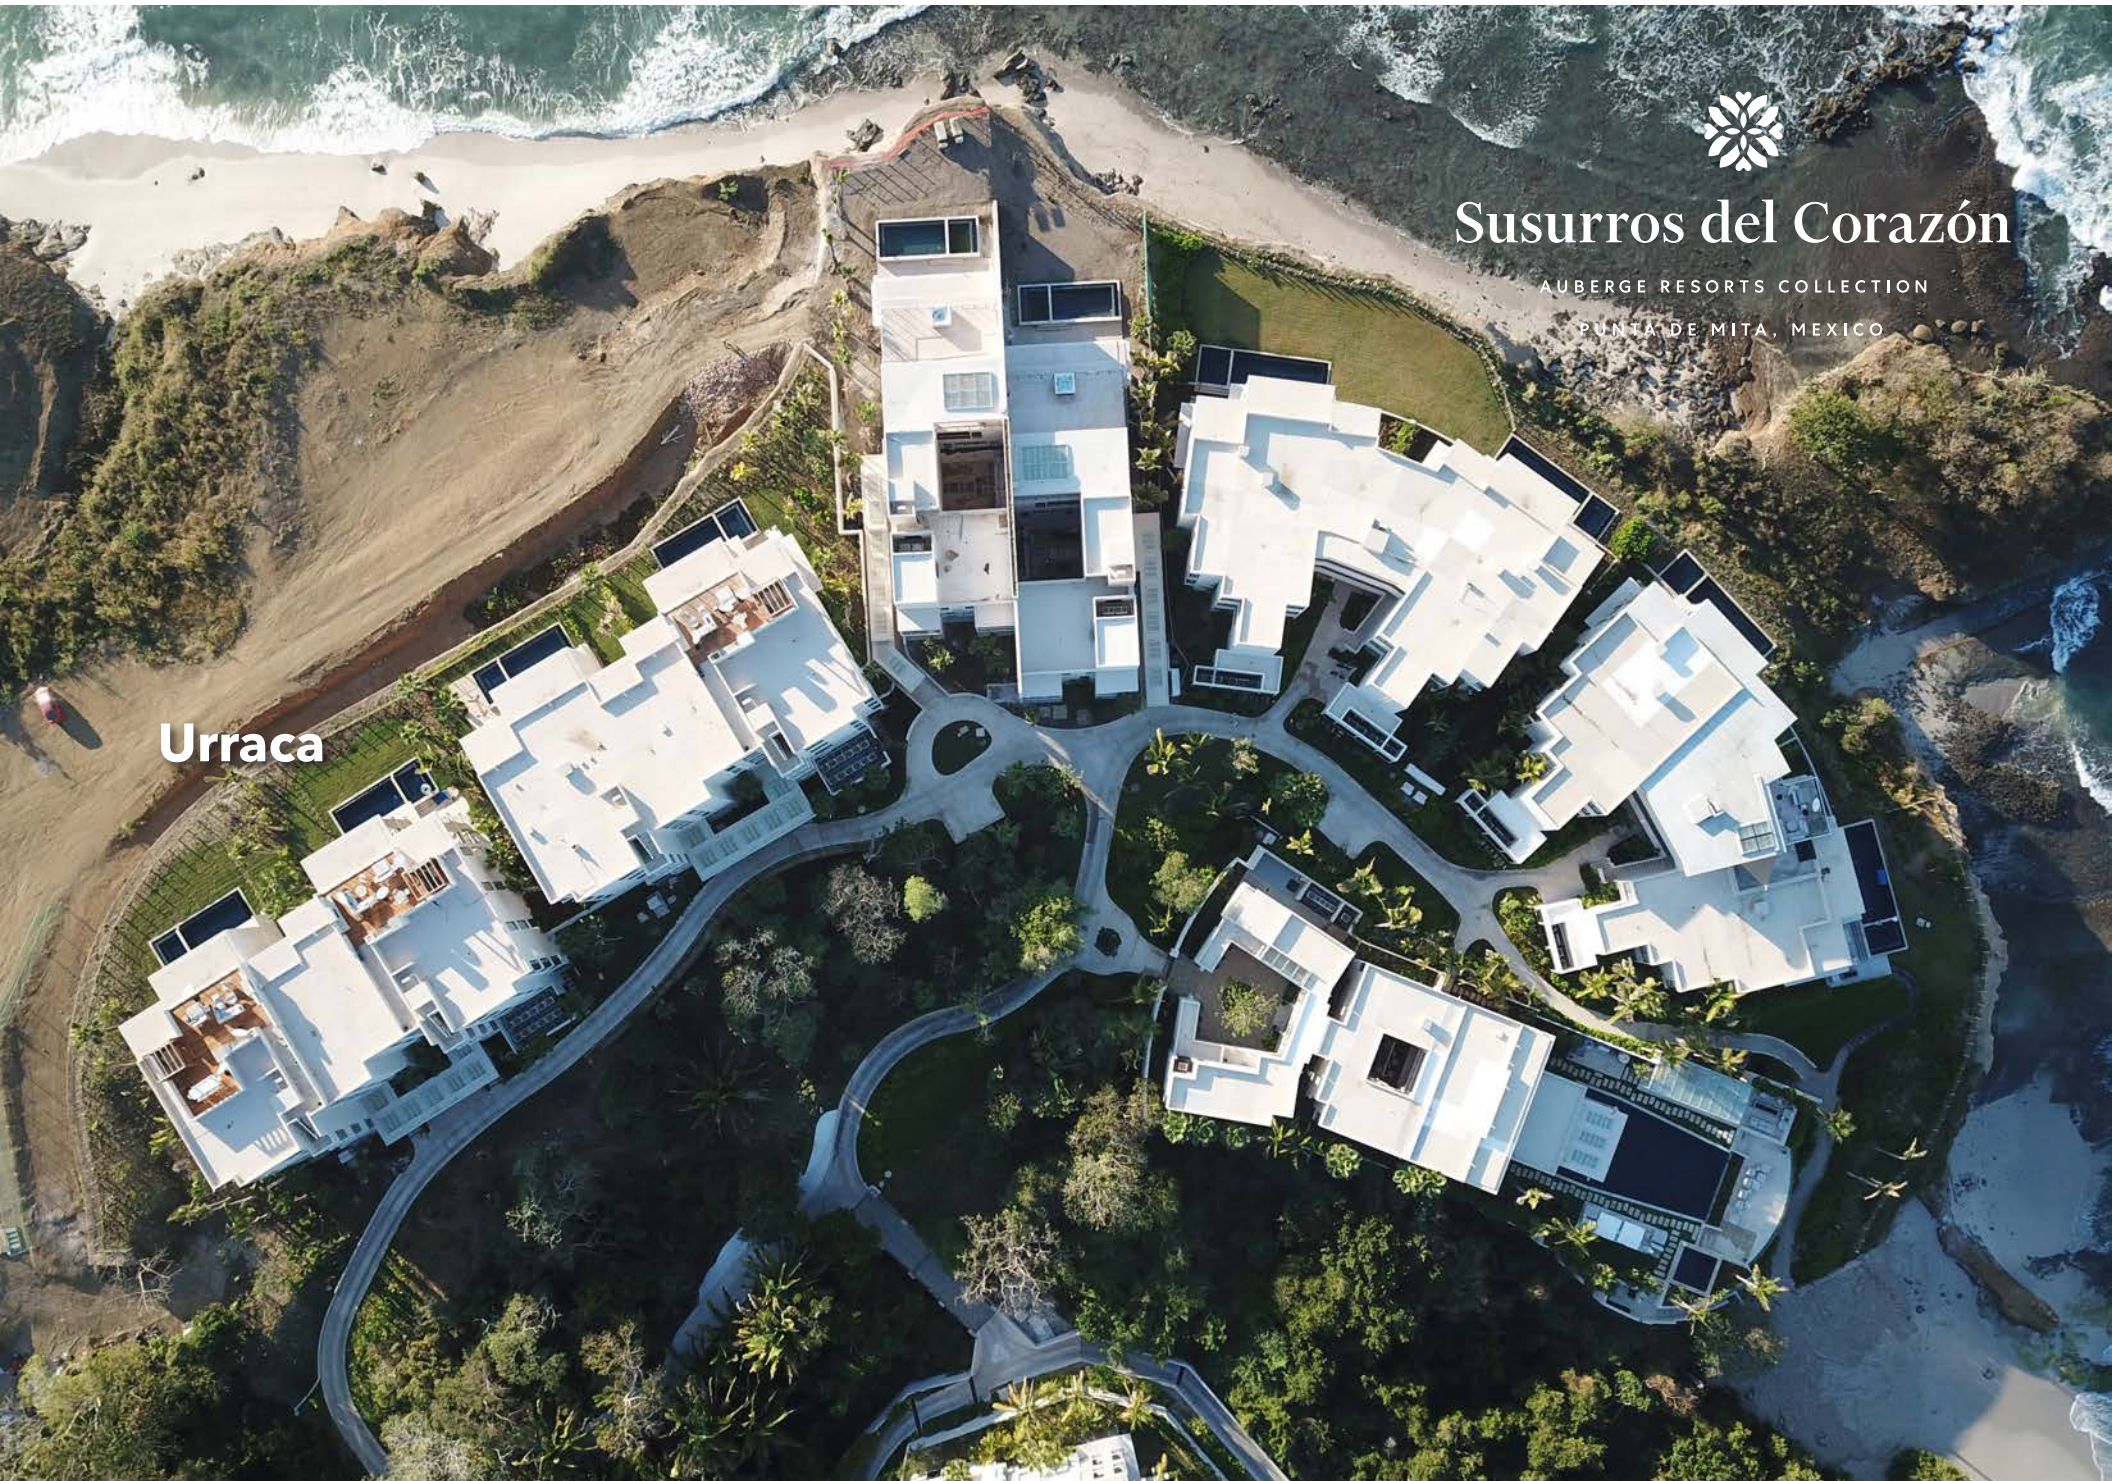

Susurros del Corazón

AUBERGE RESORTS COLLECTION

PUNTA DE MITA, MEXICO

Urraca