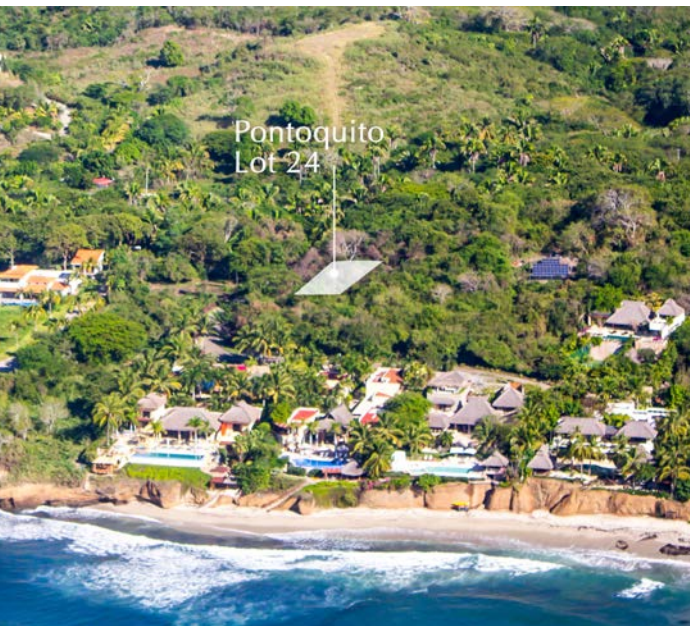

PONTOQUITO LOT 24

HOMESITE
NORTH SHORE

A beautiful Ocean View Homesite located in one of the most beautiful enclaves on the north shore of Bahía de Banderas.

TOTAL AREA: 23,390 (SQ FT) OR 2,173 (M2)
OCEAN VIEWS